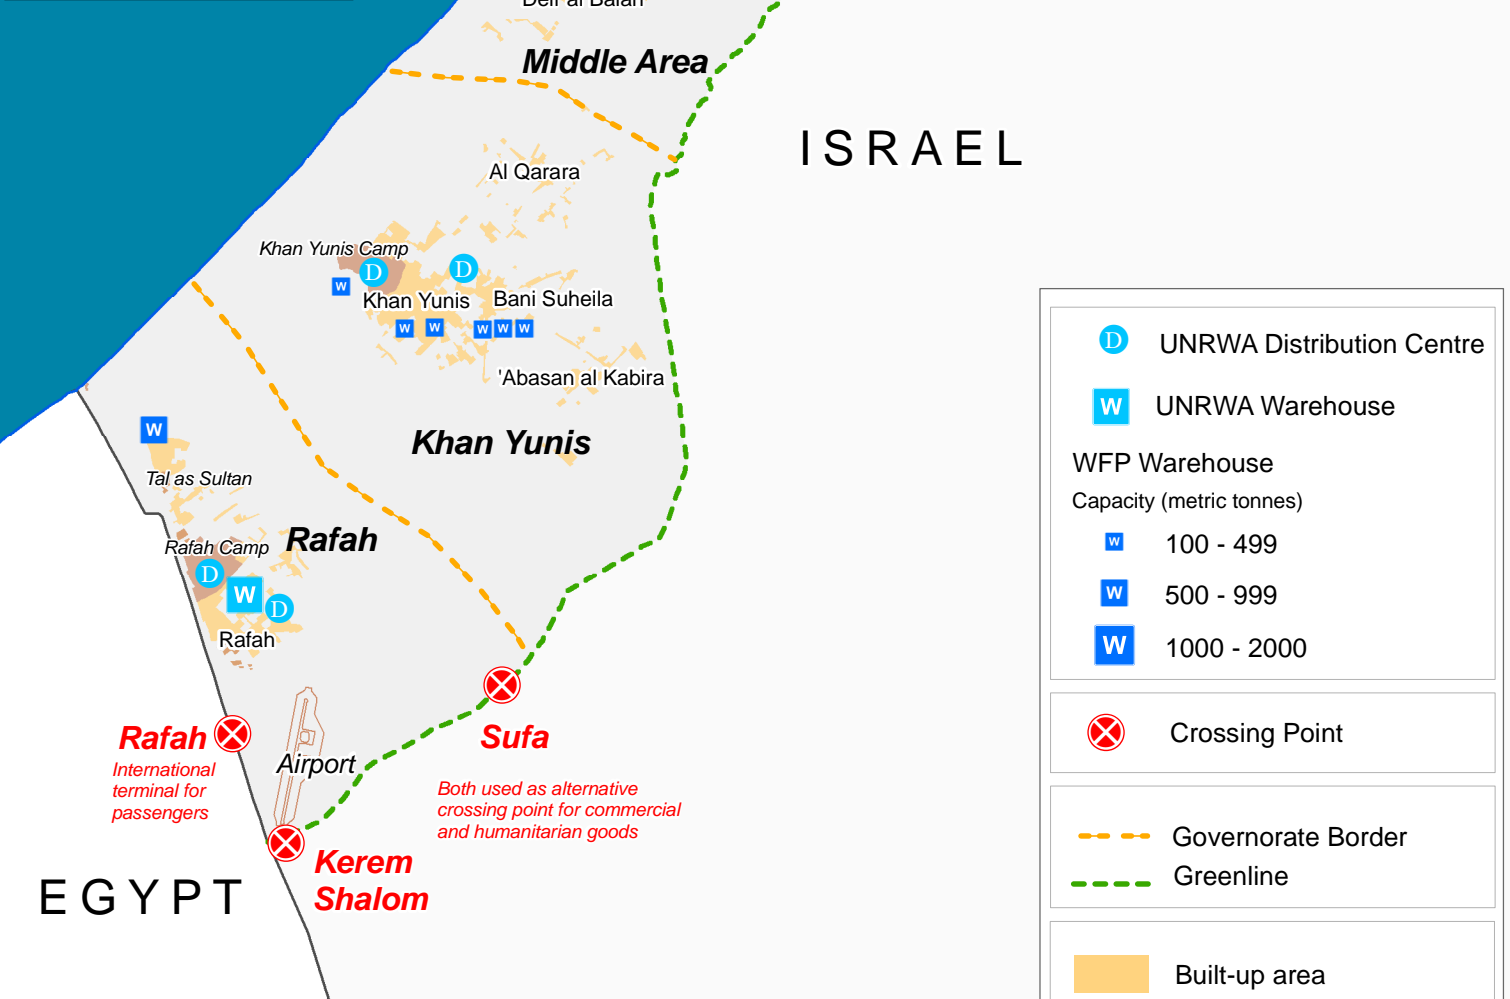

Gaza Strip

**Warehouses and Distribution Centers:
UNRWA and World Food Program**

12 January 2009

	UNRWA Distribution Centre
	UNRWA Warehouse
WFP Warehouse	
Capacity (metric tonnes)	
	100 - 499
	500 - 999
	1000 - 2000
	Crossing Point
	Governorate Border
	Greenline
	Built-up area
	Refugee Camp