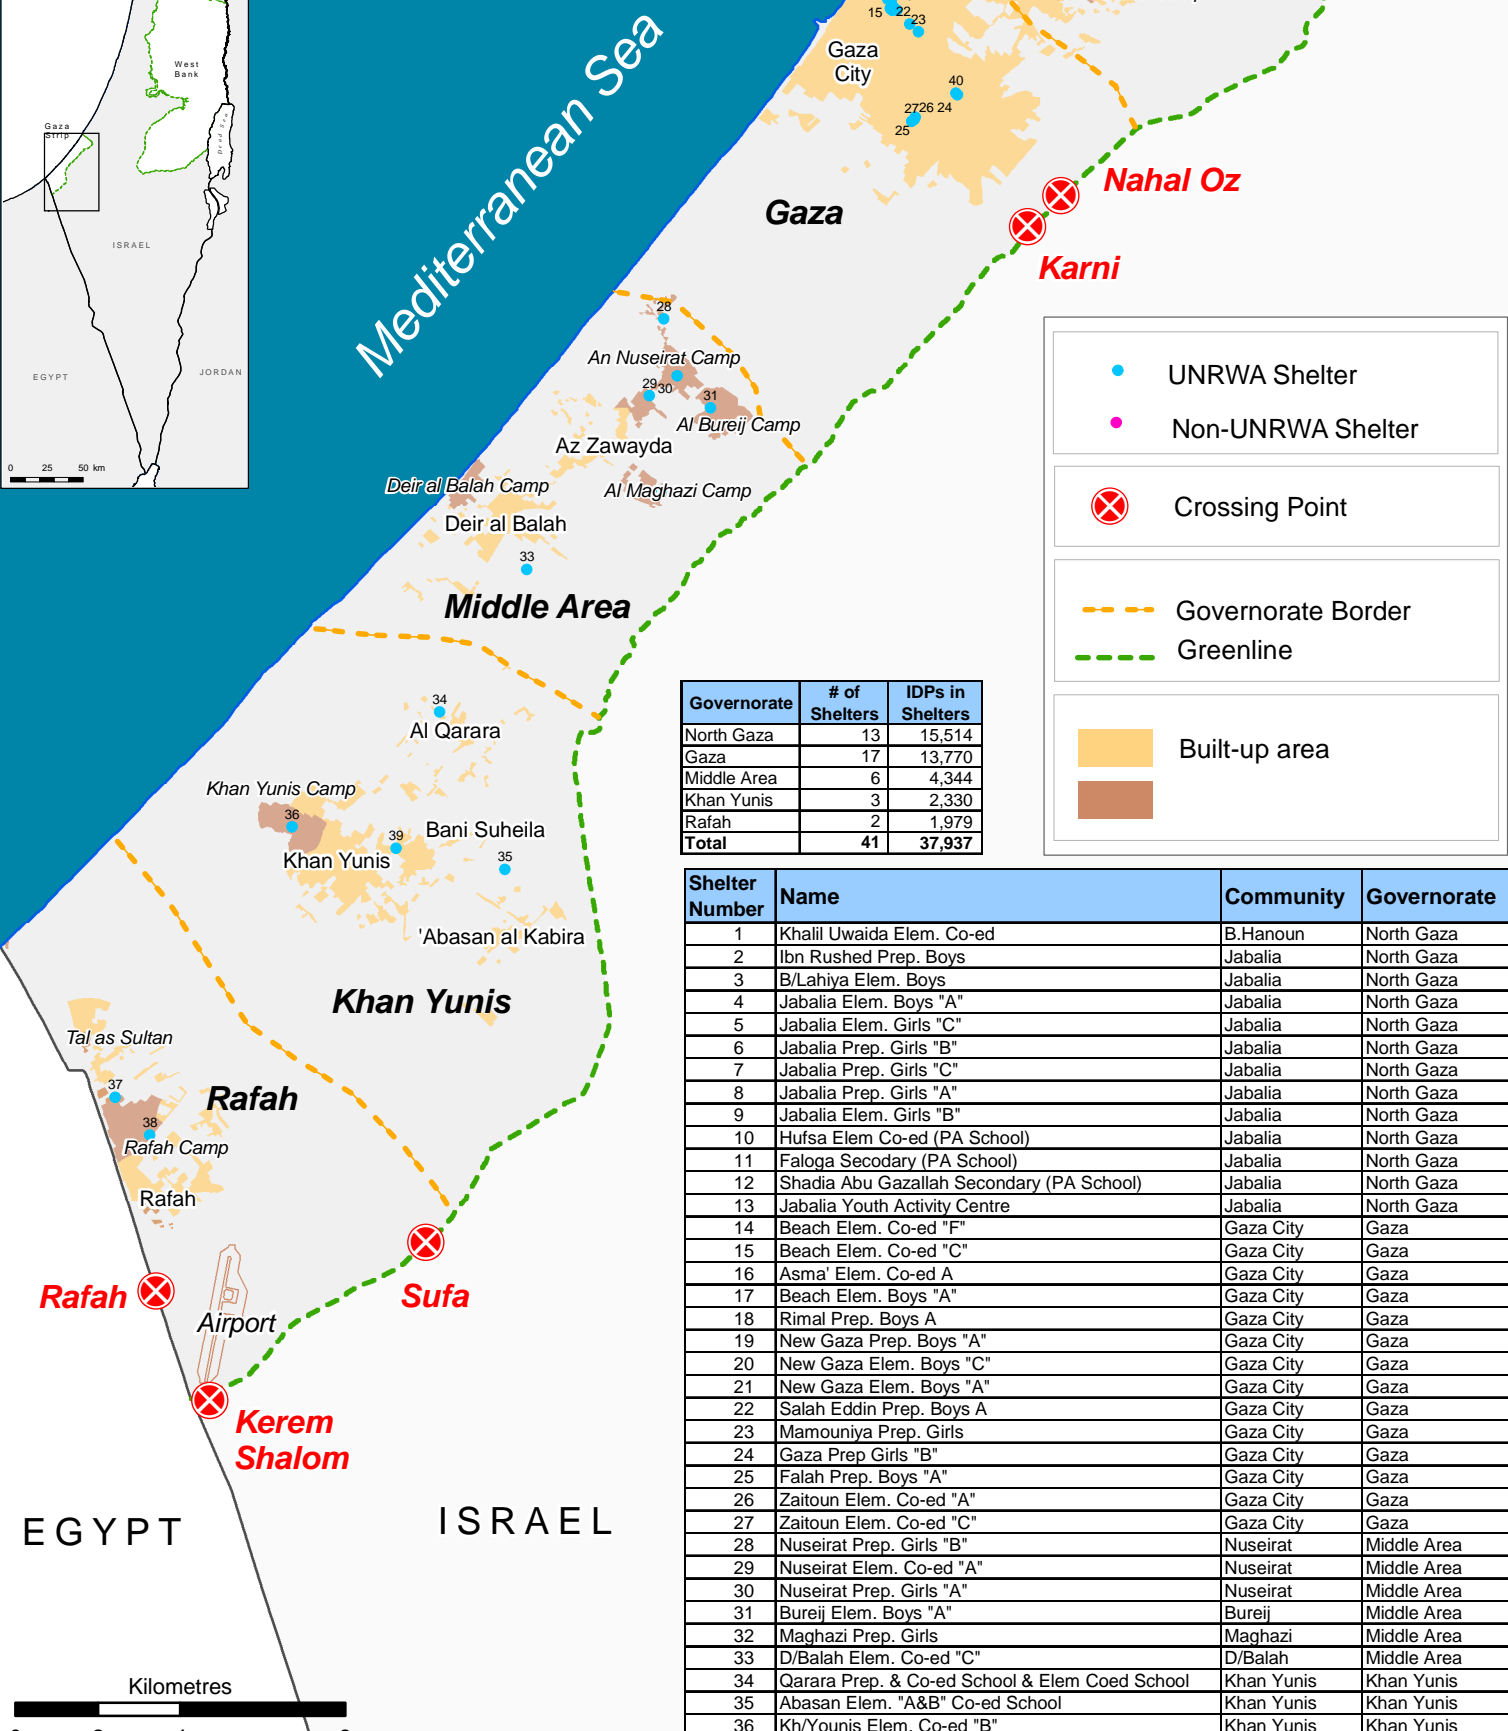

Gaza Strip

UNRWA Emergency Shelters

13 January 2009

- UNRWA Shelter
- Non-UNRWA Shelter
- ⊗ Crossing Point
- Governorate Border
- Greenline
- Built-up area

Governorate	# of Shelters	IDPs in Shelters
North Gaza	13	15,514
Gaza	17	13,770
Middle Area	6	4,344
Khan Yunis	3	2,330
Rafah	2	1,979
Total	41	37,937