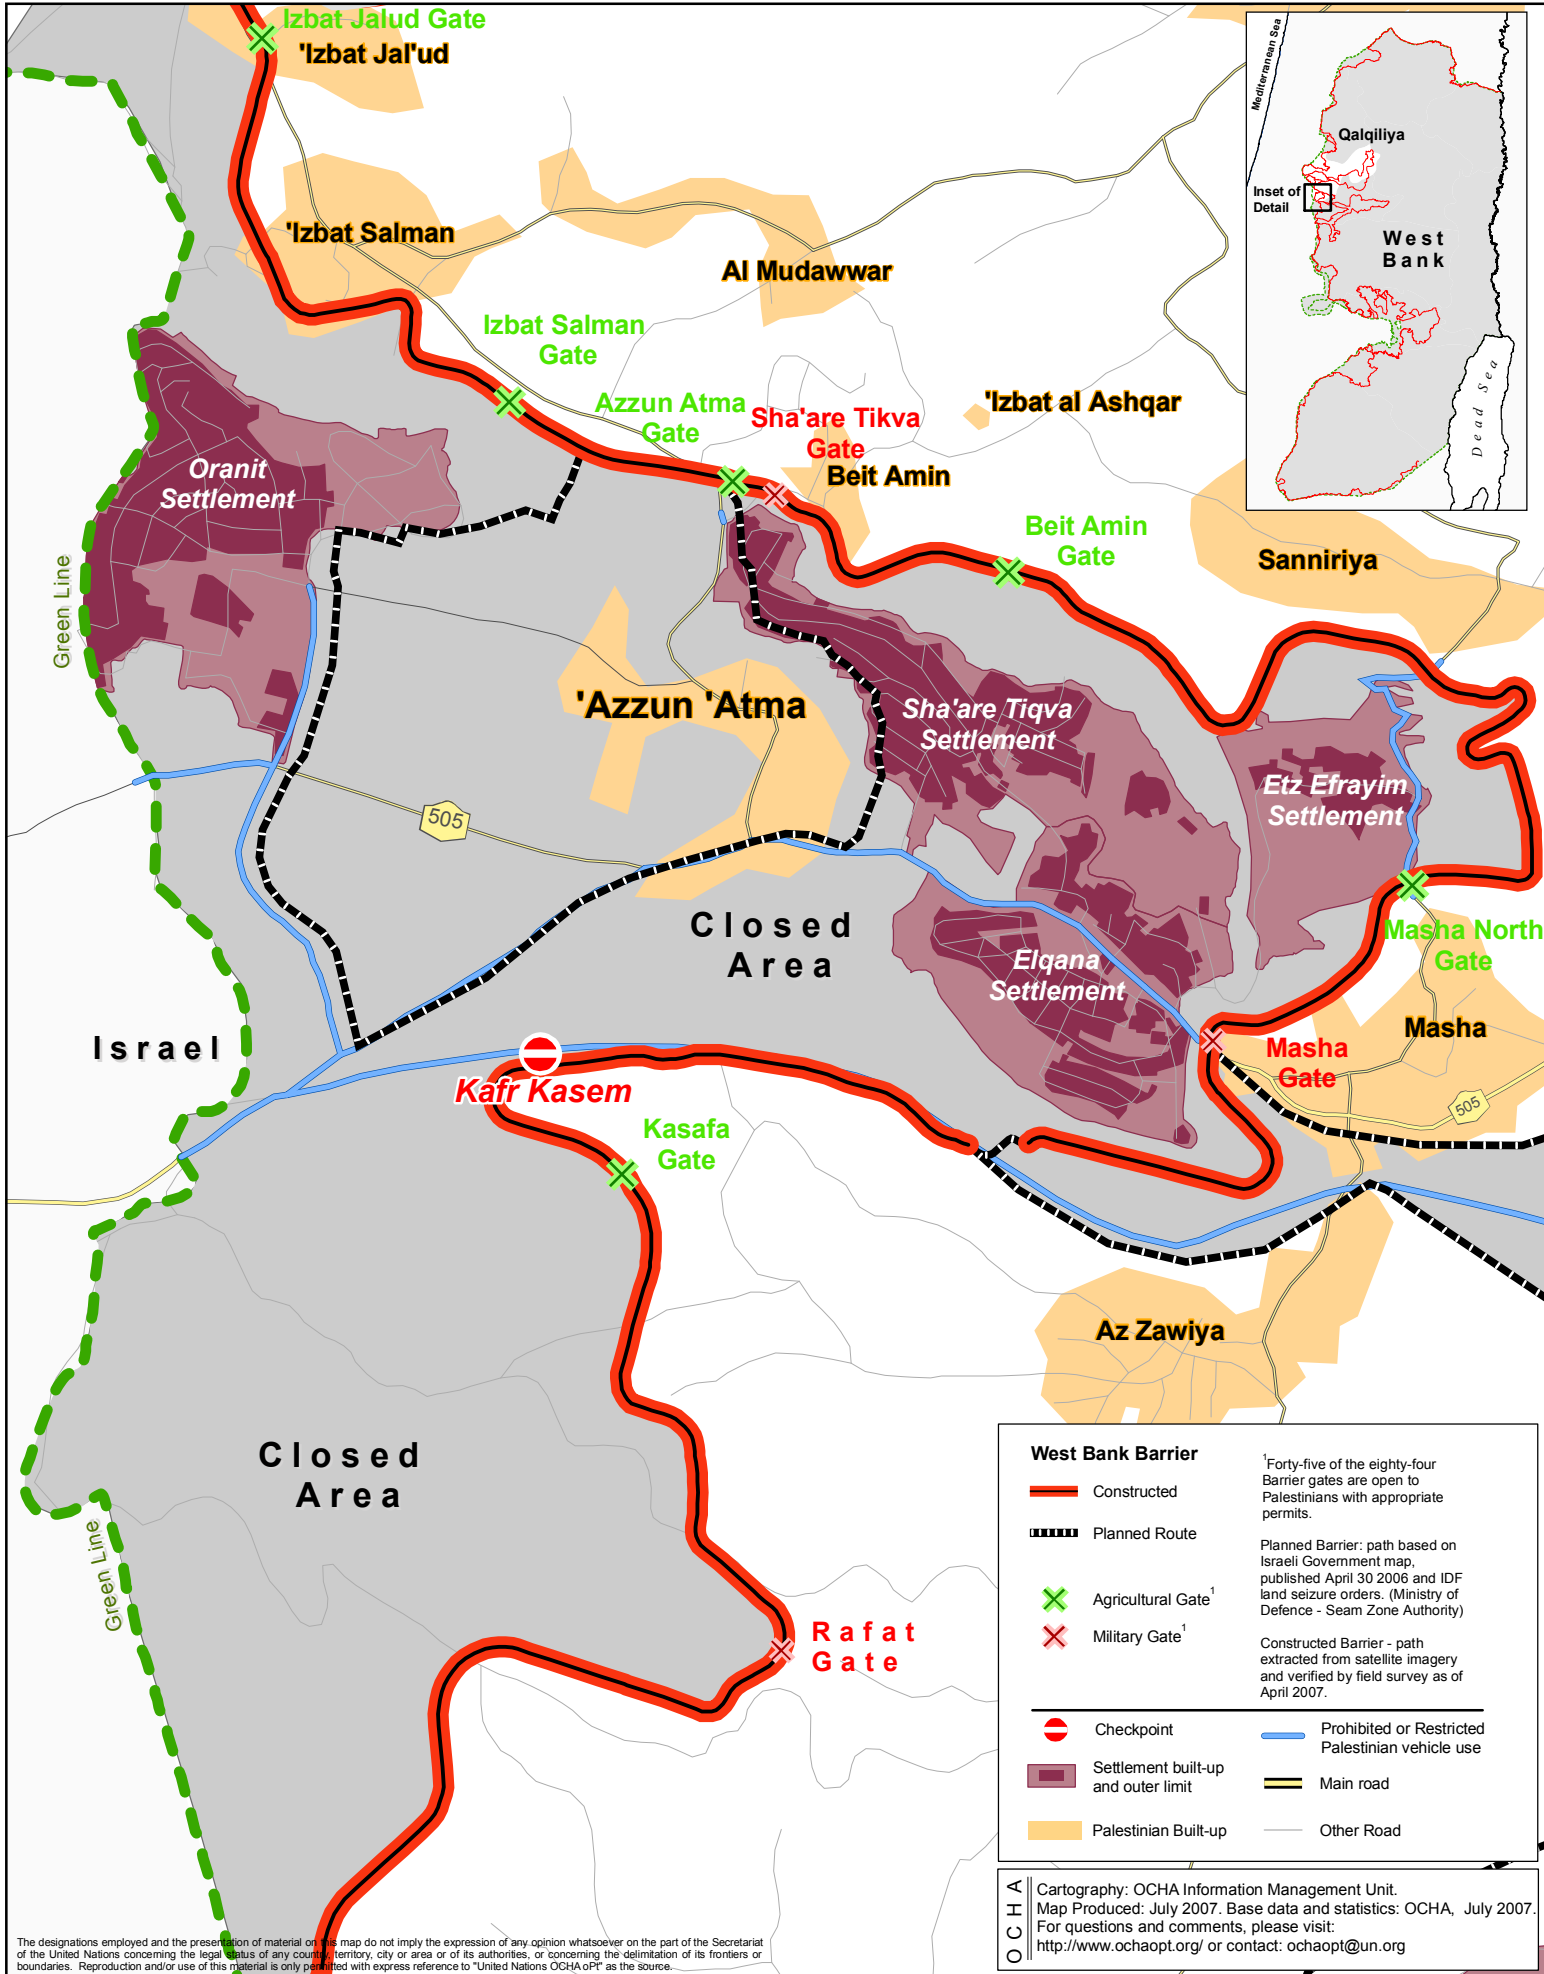

South Qalqiliya: 'Azzun 'Atma Closed Area

9 July 2007